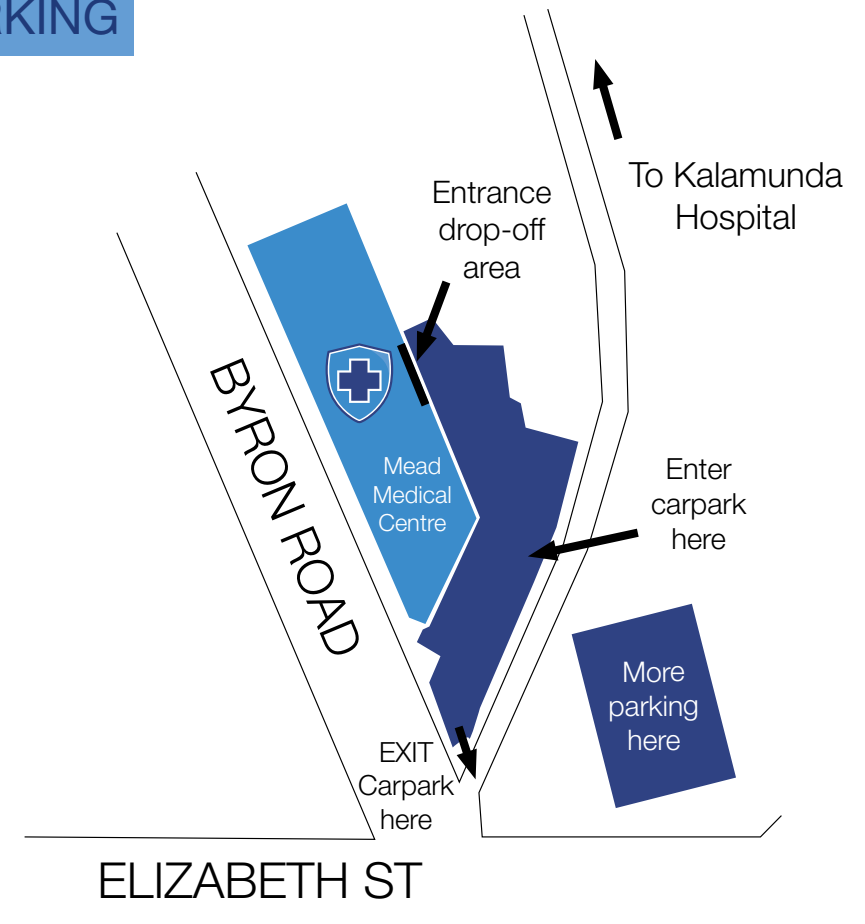

WHERE ARE THE NEW PREMISES? 37 Elizabeth St, Kalamunda

NEW LOCATION

PARKING

PARKING AND PUBLIC TRANSPORT

There will be plenty of parking on site (as indicated on the map above).

For those of you who use public transport, bus route 296 from the Mead Street bus terminus runs along Railway Road through Gooseberry Hill, High Wycombe, Guildford and Belmont to the city. We are lobbying hard for a short diversion from Railway Road via William Street – which is the street closer to the Kalamunda hospital.