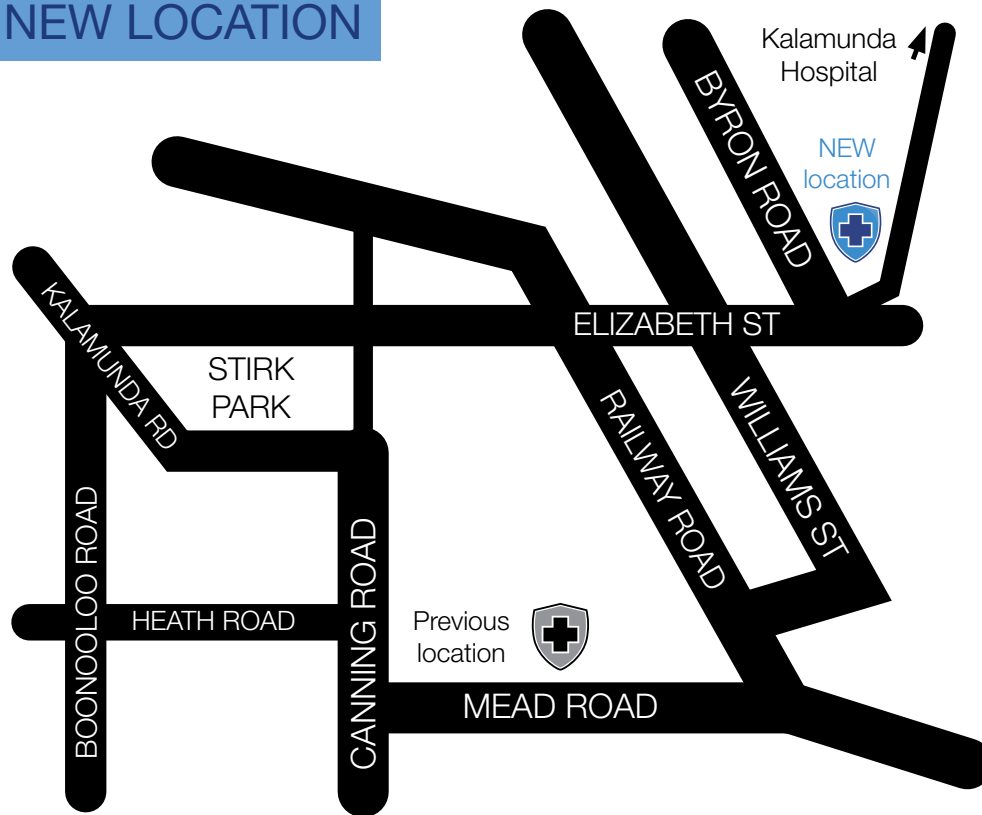

WHERE ARE THE NEW PREMISES? 37 Elizabeth St, Kalamunda

NEW LOCATION

PARKING

PARKING AND PUBLIC TRANSPORT

There will be plenty of parking on site (as indicated on the map above).

For those of you who use public transport, bus route 296 from the Mead Street bus terminus runs along Railway Road through Gooseberry Hill, High Wycombe, Guildford and Belmont to the city. We are lobbying hard for a short diversion from Railway Road via William Street – which is the street closer to the Kalamunda hospital.